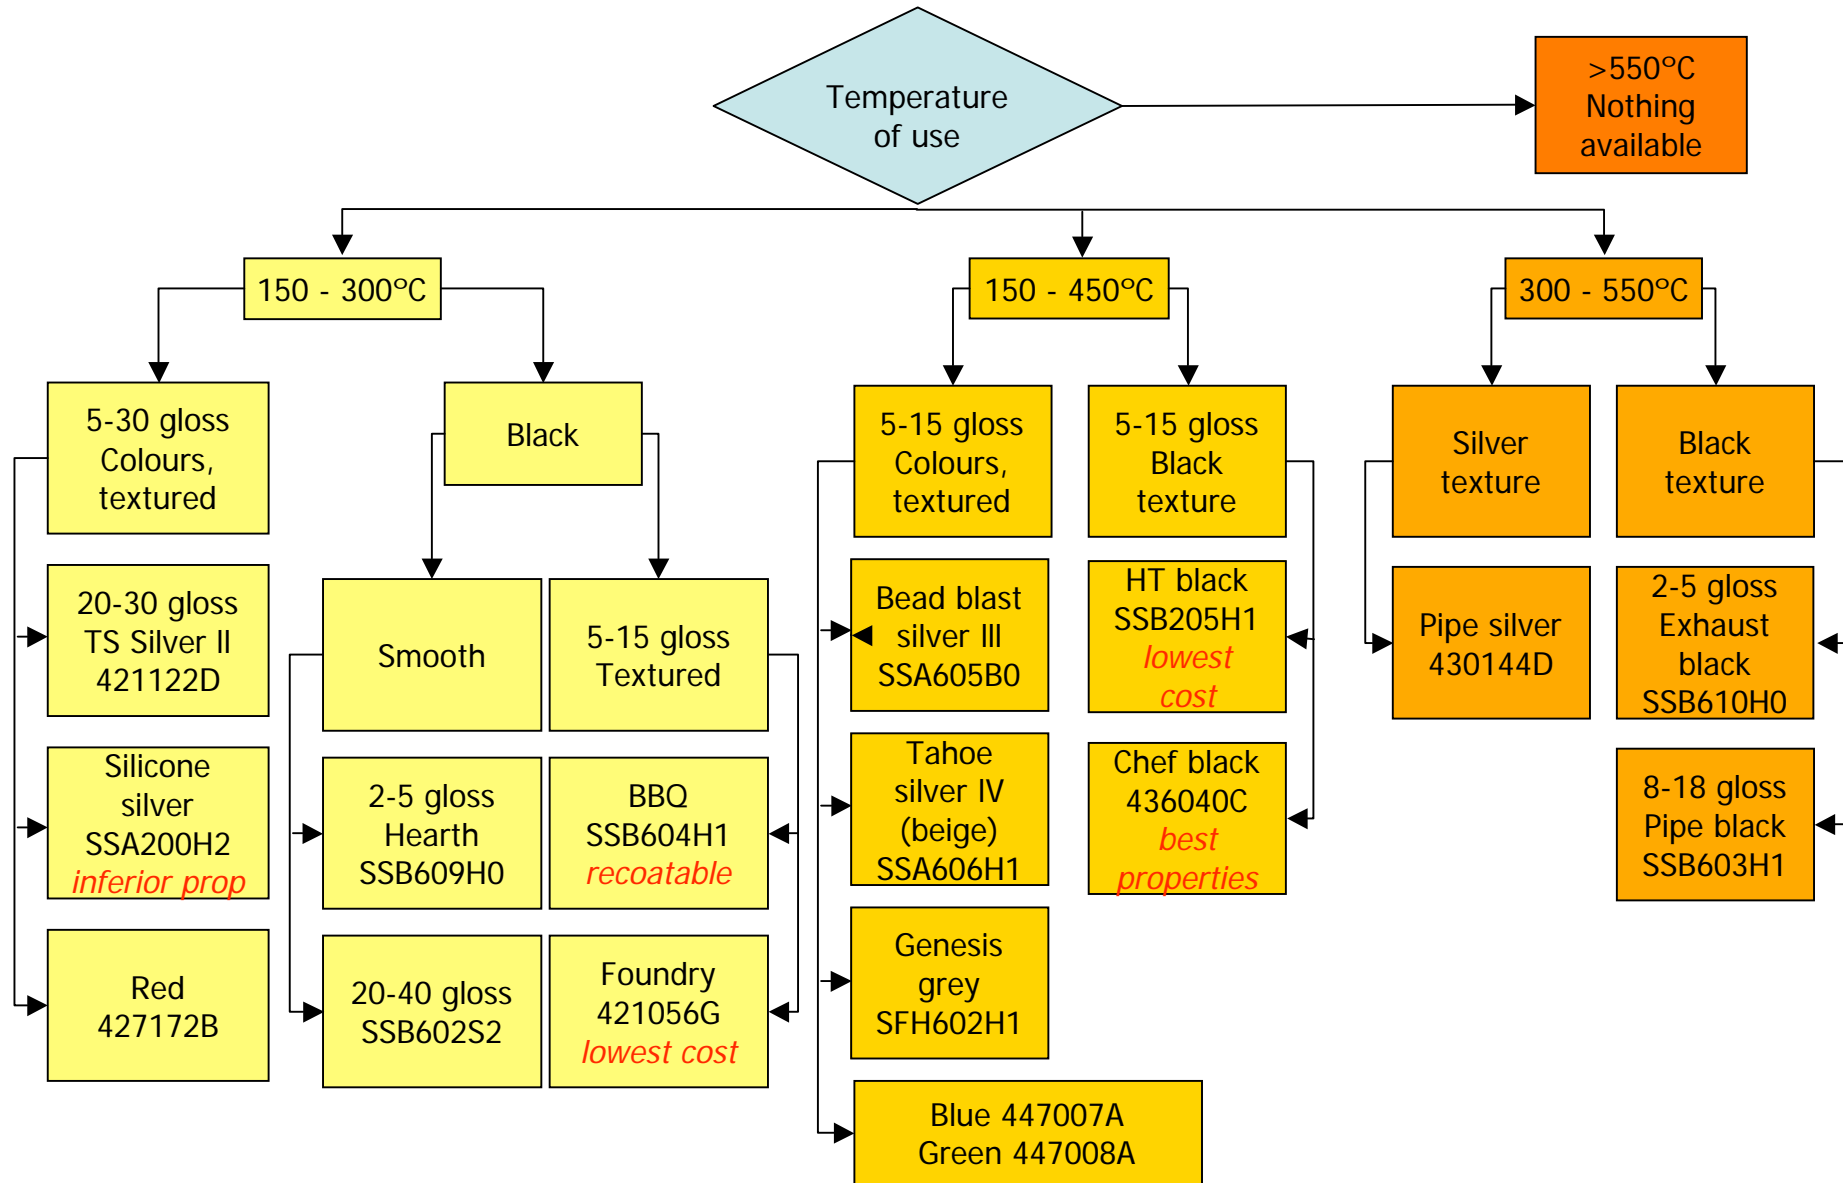

ALESTA HR Heat Resistant Powder Coating Product Selector

Mass market grilles, muffler brackets, low heat exposure and decorative parts

High quality grilles, where good physical and chemical properties are needed